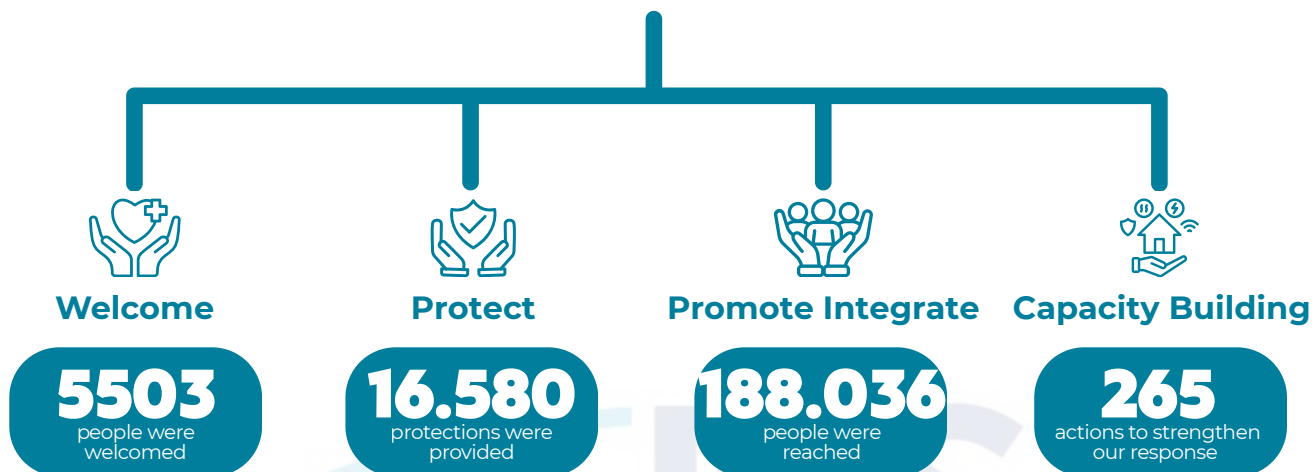

ONE PROPOSAL ANNUAL REPORT

Jesuit response to Ukraine Crisis | 2025

In 2026 the conflict in Ukraine has entered its fifth year, with **10.8 million people** still in need of assistance and 2025 recorded as the deadliest year for civilians. Across Europe, **4.35 million** Ukrainians remain under Temporary Protection, while **3.7 million** are internally displaced and poverty inside Ukraine stands at 36.9%. In some nations TPD has been extended up to march 2027, but its future is unclear. While integration remains the primary sector of intervention, 2025 saw a surge in requests within the protection sector, driven by the impoverishment and erosion of beneficiaries' savings, the protracted nature of the conflict, and a reduction in support from both NGOs and local governments.

ONE PROPOSAL

The One Proposal project is dedicated to assisting individuals:

1. Internally Displaced People (IDPs)
2. Refugees of Ukrainian Nationality
3. Refugees of Other Nationalities
4. People belonging to the local communities

Countries involved in the response

- Ukraine
- Countries currently involved in the response
 1. Poland
 2. Slovakia
 3. Romania
 4. Hungary

In Ukraine is present also the **L'Arche-Kovcheh**, a JRS partner supporting people with disabilities and health special needs in Lviv.