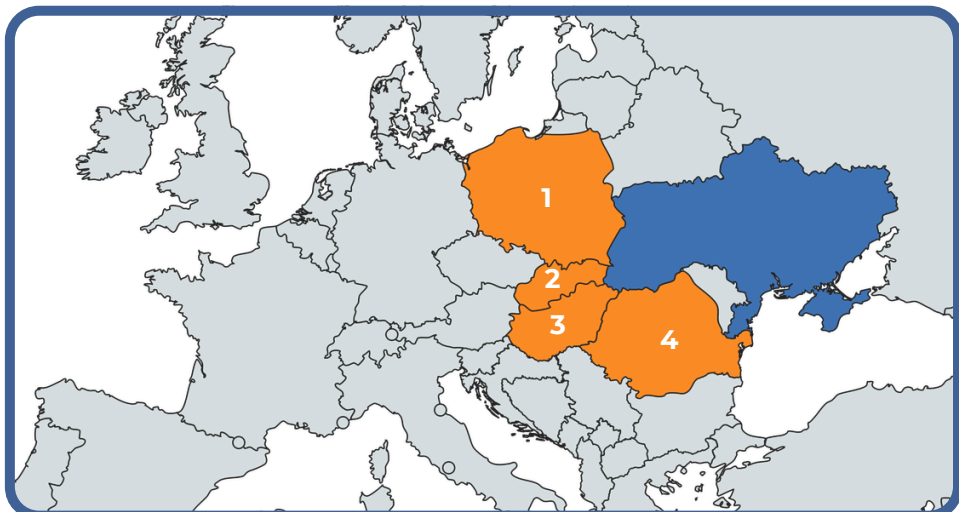

ONE PROPOSAL ANNUAL REPORT

Jesuit response to Ukraine Crisis | 2025

In 2026 the conflict in Ukraine has entered its fifth year, with **10.8 million people** still in need of assistance and 2025 recorded as the deadliest year for civilians. Across Europe, **4.35 million** Ukrainians remain under Temporary Protection, while **3.7 million** are internally displaced and poverty inside Ukraine stands at 36.9%. In some nations TPD has been extended up to march 2027, but its future is unclear. While integration remains the primary sector of intervention, 2025 saw a surge in requests within the protection sector, driven by the impoverishment and erosion of beneficiaries' savings, the protracted nature of the conflict, and a reduction in support from both NGOs and local governments.

ONE PROPOSAL

The One Proposal project is dedicated to assisting individuals:

1. Internally Displaced People (IDPs)
2. Refugees of Ukrainian Nationality
3. Refugees of Other Nationalities
4. People belonging to the local communities

Countries involved in the response

- Ukraine
- Countries currently involved in the response
 1. Poland
 2. Slovakia
 3. Romania
 4. Hungary

In Ukraine is present also the **L'Arche-Kovcheh**, a JRS partner supporting people with disabilities and health special needs in Lviv.