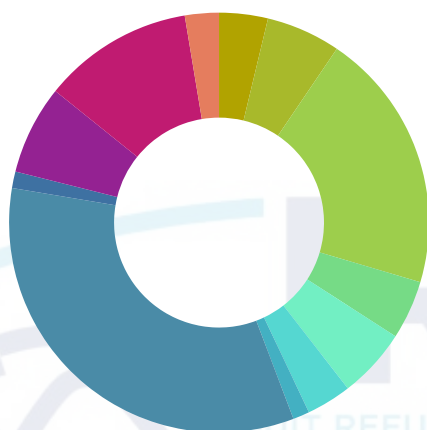

Financial overview

47,2%	Education
16,4%	Capacity building
9,7%	Integration
7,6%	MHPSS
6,4%	Non-food items
28,4%	Long-Term Shelter
4,9%	Health
3,7%	Advocacy / Awareness
8,1%	Short-Term Shelter
5,3%	Emergency aid
1,8%	Livelihood
1,8%	Legal Assistance