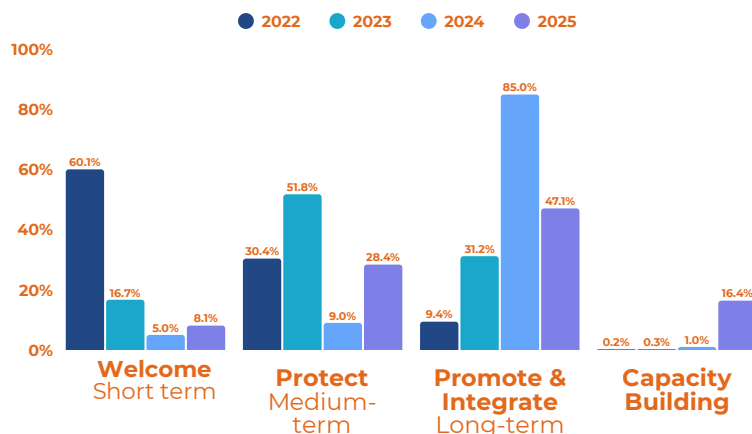

Activities overview